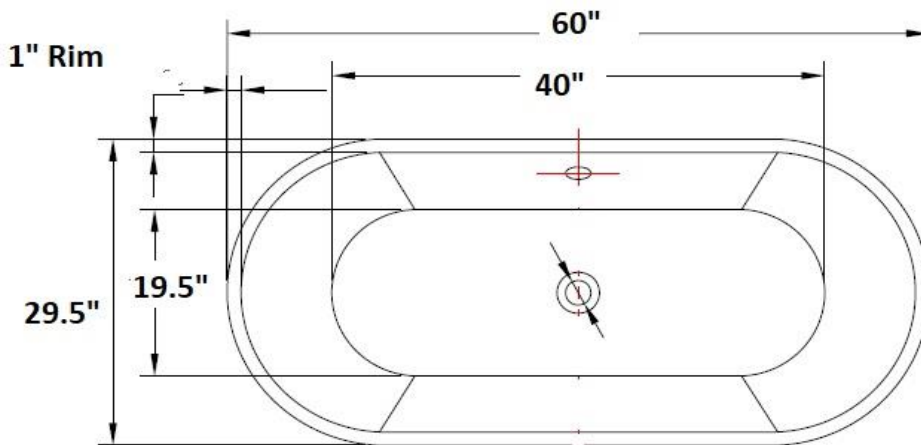

QUALITY
ICS
BATHS

Welded Seamless Acrylic Tub.

Drain included Chrome, Brushed Nickel or Oil rubbed Bronze.

Thin Rim tub requires Faucet to be wall or floor mounted.

55 Gal Fill

75 Lbs

TR603023WMFS