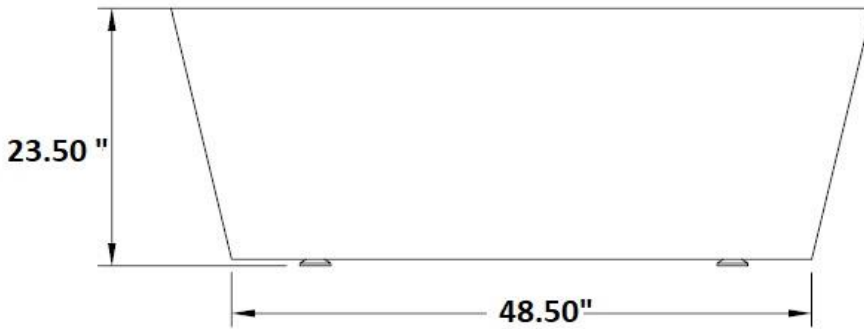

QUALITY
ICS
BATHS

Welded Seamless Acrylic Tub.

Drain included Chrome, Brushed Nickel or Oil rubbed Bronze.

Thin Rim tub requires Faucet to be wall or floor mounted.

55 Gal Fill

75 Lbs

TR603023WMFS